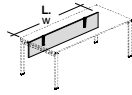

L. x sp. 1,8 x h. 30

CASSETTIERE - PORTA CANCELLERIA - PASSACAVO / chests of drawers - stationary holder - cable entry

4528